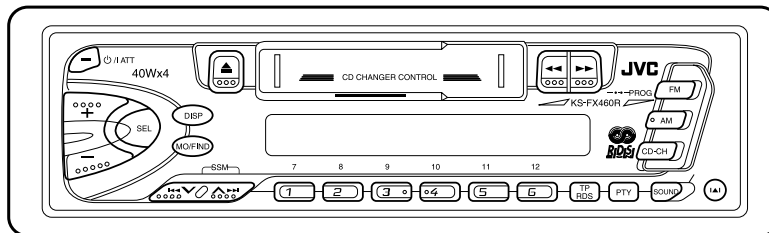

JVC

SERVICE MANUAL

CASSETTE RECEIVER

KS-FX460R /KS-FX463R

Detachable

Area Suffix

EX----- Central Europe

This model is KS-FX460R/KS-FX463R EX that is added to the preceding model, the KS-FX460R/KS-FX463R E. Therefore the service manual for this model is consisting of Parts list only.